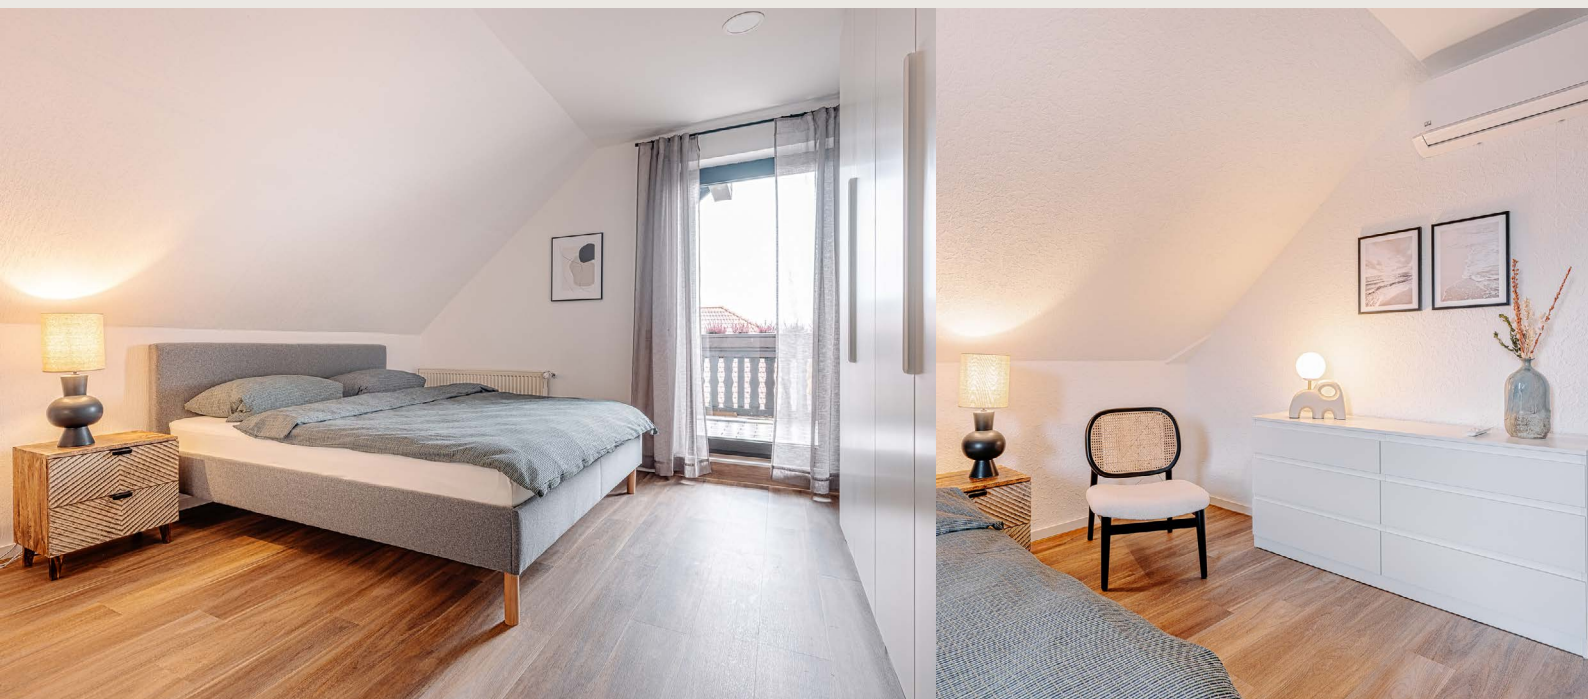

2 Bedrooms

JASPER offers two lovingly furnished bedrooms designed for relaxation and comfort. Both the master and guest bedrooms feature high-quality, comfortable **king-size beds**. All mattresses are hypoallergenic and breathable. The master bedroom also offers direct access to a **private balcony**. Enjoy stylish nightstands, ample closets and spacious chests of drawers, which allow you to unpack and settle in with ease.

Amenities

- Master and second bedroom with king-size beds
- Beds equipped with premium linens
- Spacious closets and sideboards
- Full-length mirrors
- Air conditioning with remote in the master bedroom

Bathroom

This TLA apartment offers a modern and spacious main bathroom, which includes a **large shower**, a contemporary washbasin with storage space and a bright LED mirror. The bright design and modern accents make your bathroom a feel-good place.

Living Room

The living room of JASPER blends modern furniture with the charm of a wood-beamed ceiling. A high-quality, neutral-toned corner sofa anchors the space.

The impressive **65-inch 4K Smart TV** includes pre-installed apps like Netflix, Disney+ and Prime Video and the latest **4K Apple TV** and a **BOSE Soundbar** are also available. Gaming enthusiasts can enjoy a brand-new **PlayStation 5** with a selection of games.