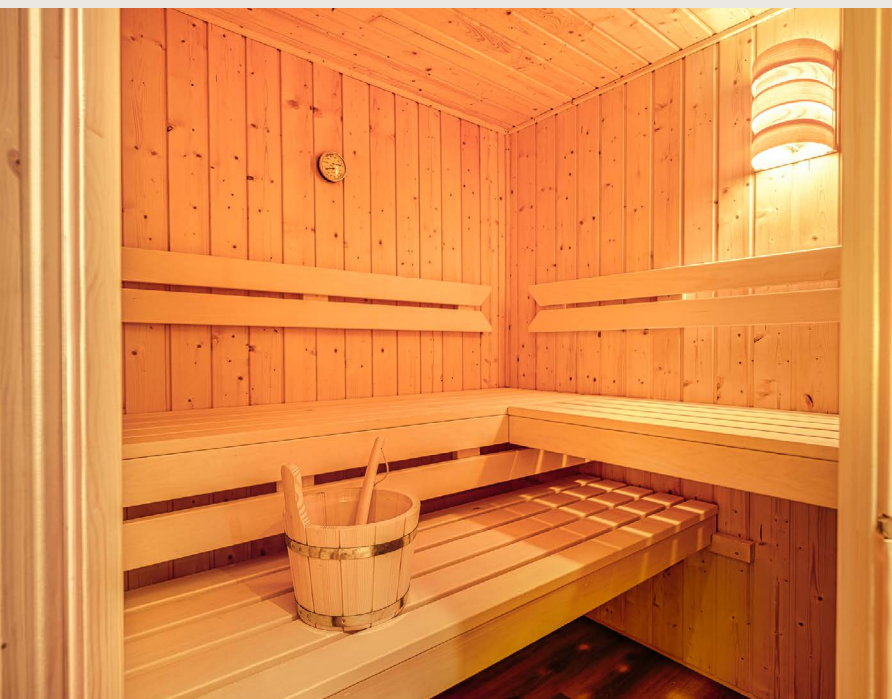

Sauna, Wellness & Home Gym

- Finnish sauna
- Wooden bucket and ladle
- Aromatherapy oils and crystals
- Sauna towels, bathrobe and slippers
- Workout bench
- Barbell and dumbbells
- Workout mat
- Wall mirror